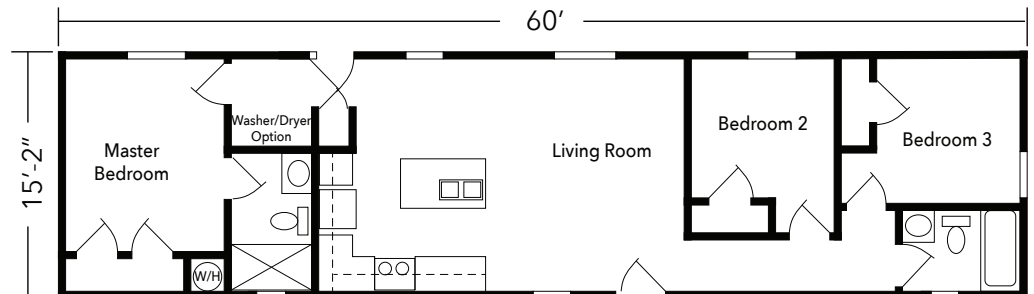

**Prairie
Dune
Premier**

New Homes by Skyline

~~original price~~
\$141,000

only \$79,995 +tax

3 Bedroom, 2 Bath, 912 sq ft, 60' x 15'2"

Price Includes: Set-up • A/C & Heat • Skirting • Carport • Driveway • Steps

**Secure yours NOW
with a \$5,000 fully
refundable deposit!**

Features:

- 8' Side Dry Wall Finish
- 60" Shower in Master Bedroom
- 40 Gallon Water Heater
- Pre-Plumbed for Washer/Dryer
- Vinyl Low-E Windows
- LED Lights
- Smoke Detector
- Appliance Package w/Dishwasher